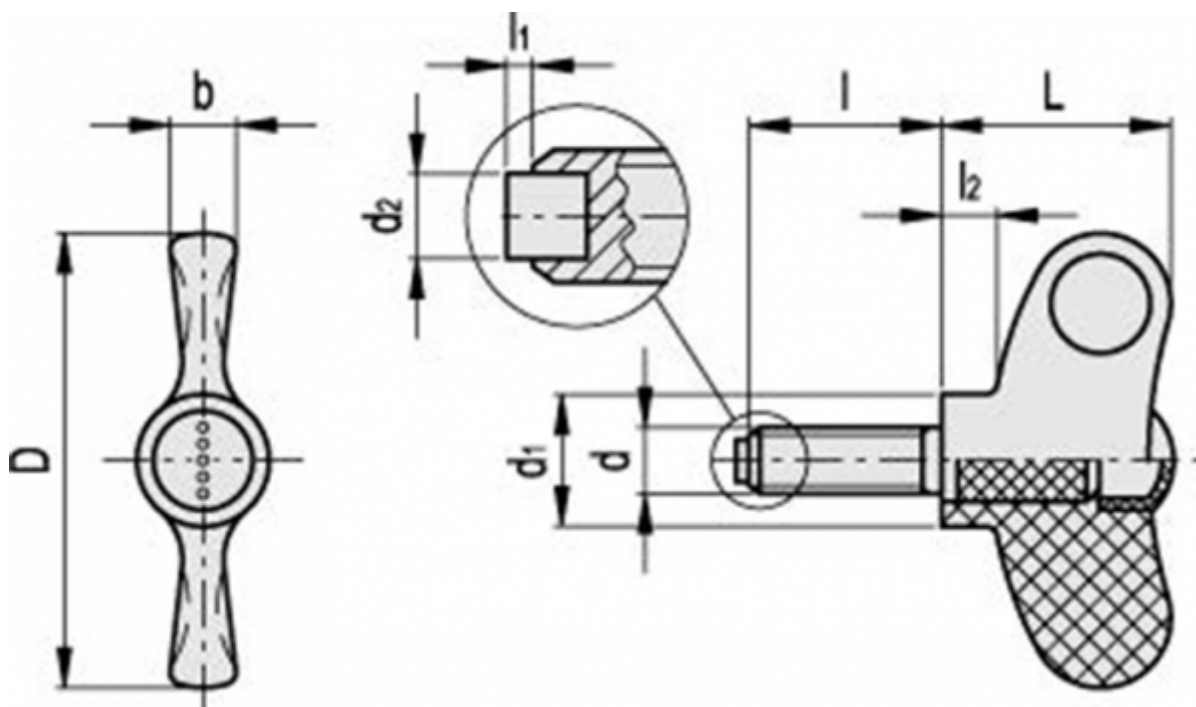

Article number: 23022245764

Description: Wing screw with bolt EWN.48-SST-p-M6x20-PB-C4

Measures

$b = 7$

$D = 48$

$d = 6$

$d1 = 13.5$

$l = 20$

$l1 = 1.5$

$l2 = 5.5$

$L = 24$

Weight in (g) = 14